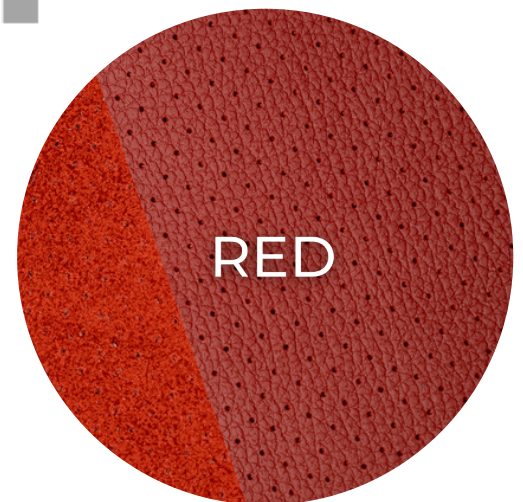

# INDIANA BEIGE

**AVAILABLE ALSO IN**

**STOCK**

DARK  
GREY

BLACK

VINO

RED

SOFT GREY

## PERFORATED BICOLOR

AVAILABLE ALSO IN

ON REQUEST

1.1 +/- 1.0 mm

Thickness

**VIENNA**

**ON REQUEST**

1.1 +/- 1.0 mm